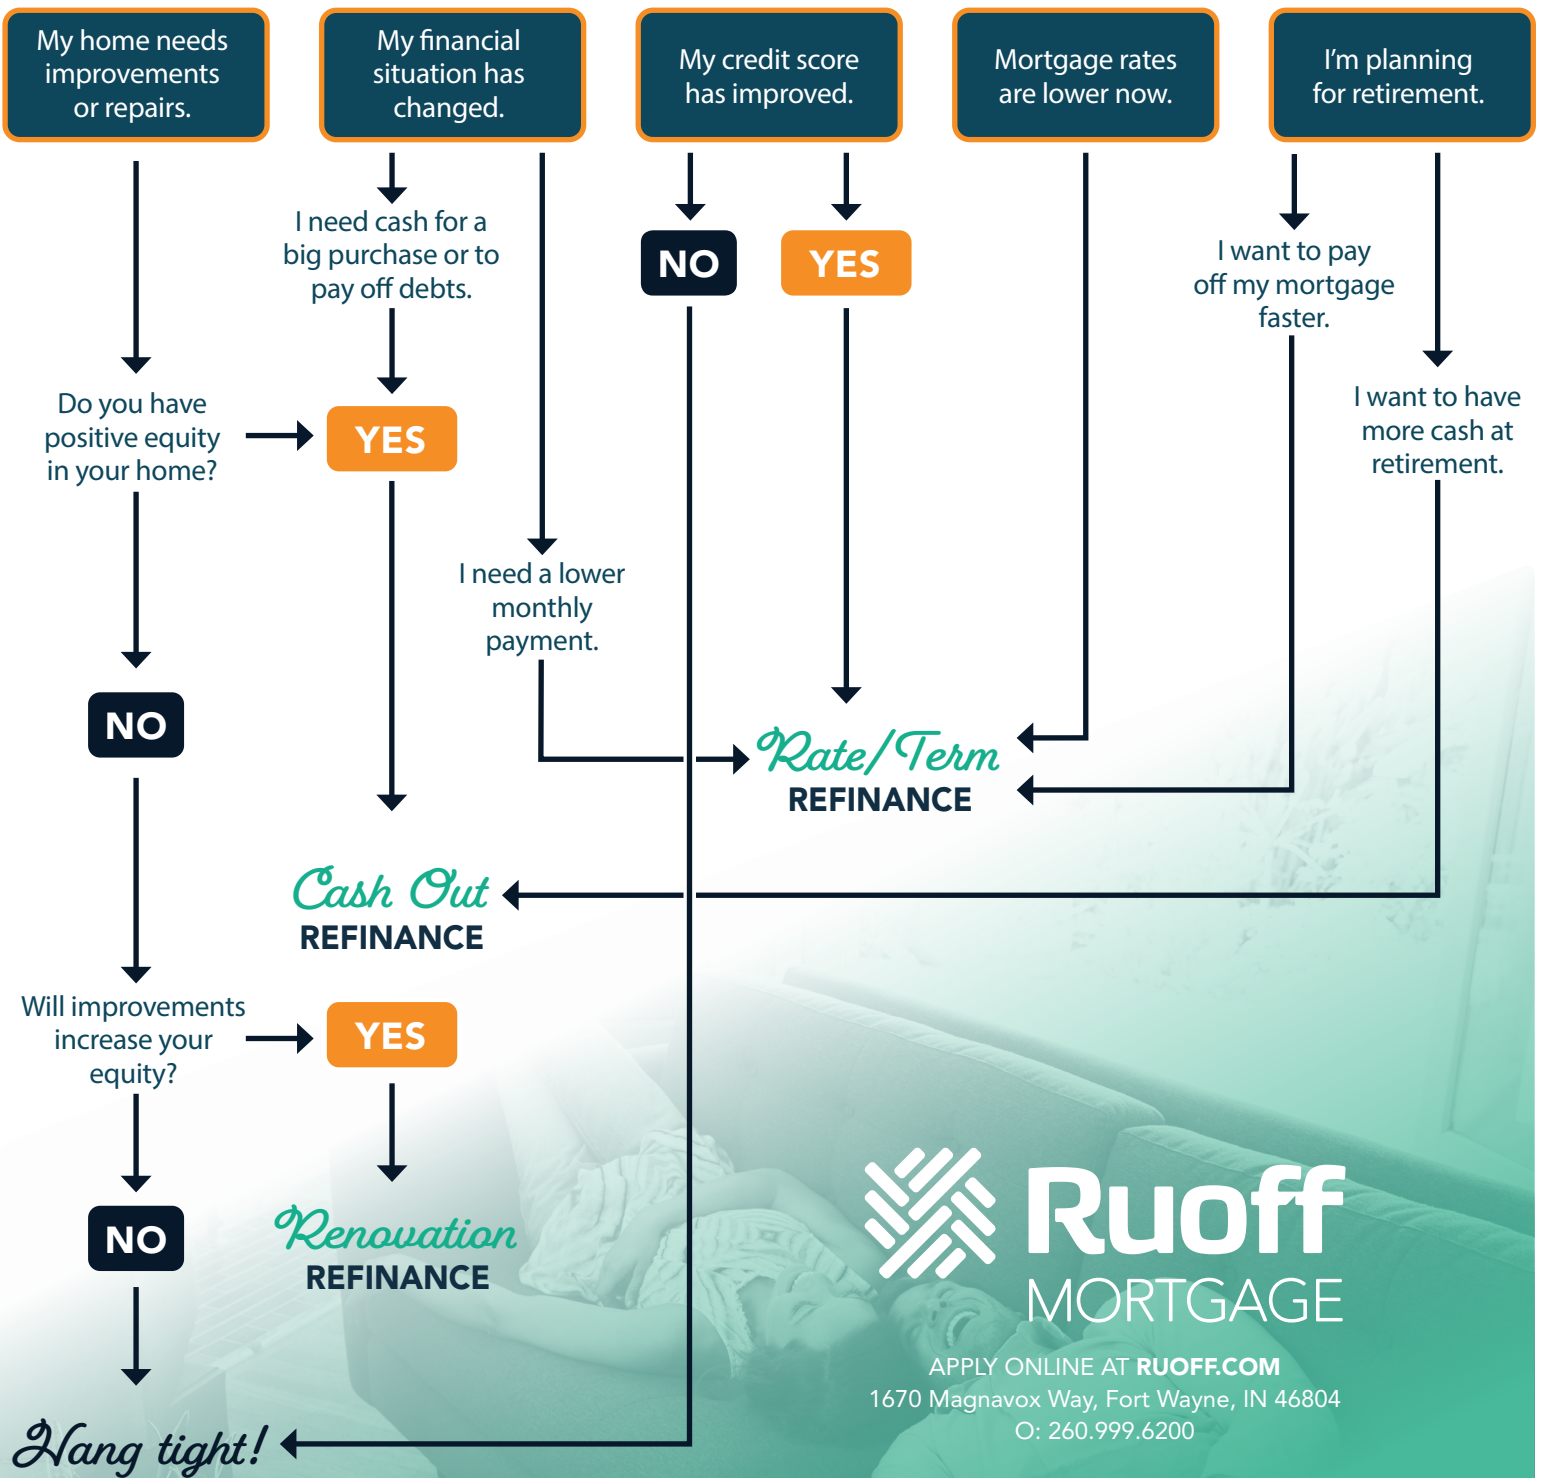

YOUR PATH TO *Refinancing*

What has changed since you bought your home?

Ruoff
MORTGAGE

APPLY ONLINE AT RUOFF.COM
1670 Magnavox Way, Fort Wayne, IN 46804
O: 260.999.6200